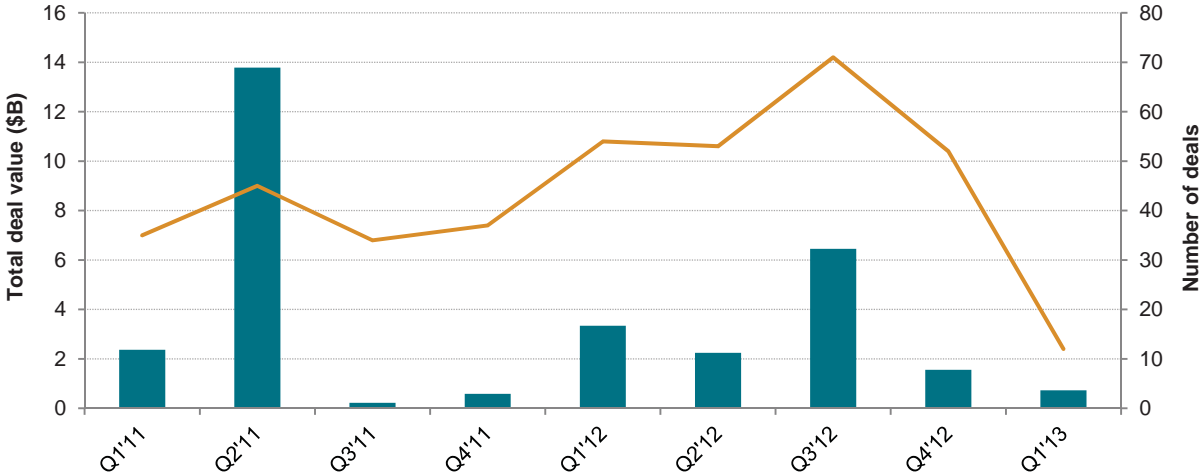

Quarterly bank & thrift deal statistics

■ Total deal value (\$B) — Number of deals

Data as of Jan. 30, 2013.
Branch deals and government-assisted deals are excluded.
Excludes terminated deals.
All metrics are as of announcement date.
Source: SNL Financial