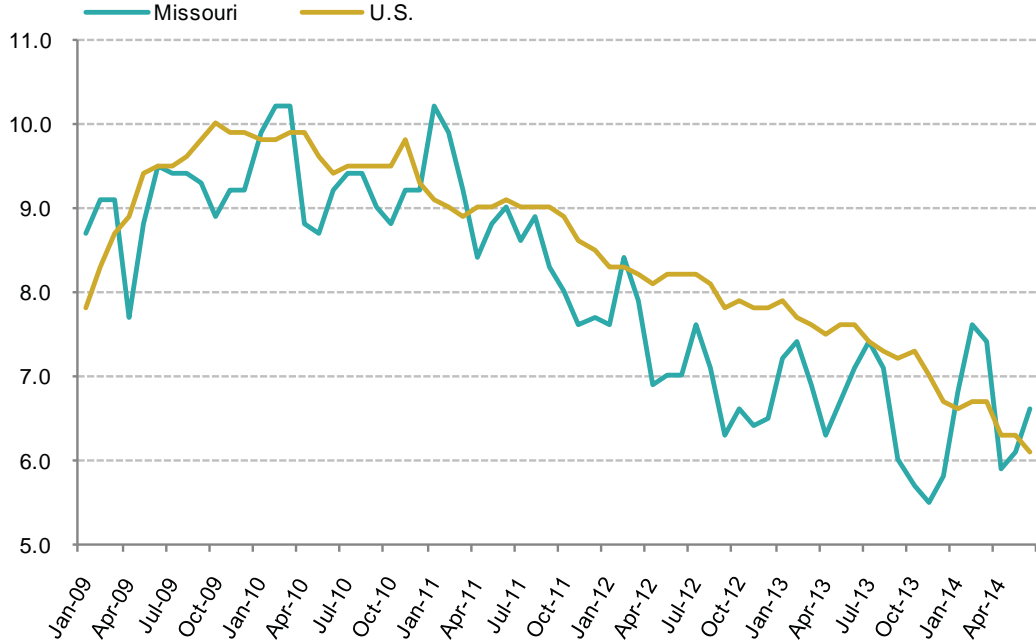

Unemployment rates in Missouri outpacing US (%)*

As of Aug. 4, 2014.

* Unemployment data is provided by the Bureau of Labor Statistics and is not seasonally adjusted.

Source: SNL Financial