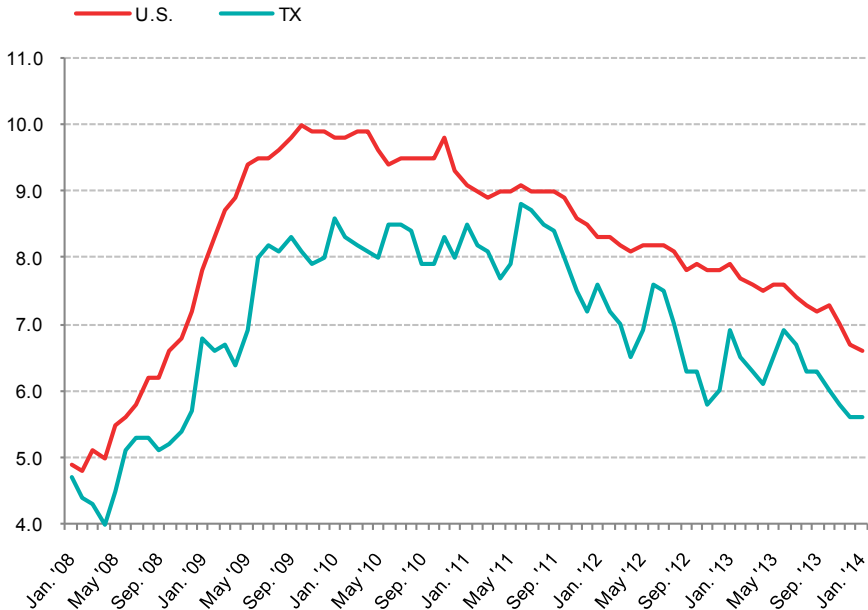

## Texas unemployment rate trumps US (%)

As of March 25, 2014.

Unemployment data is provided by Bureau of Labor Statistics and is not seasonally adjusted.

Source: SNL Financial