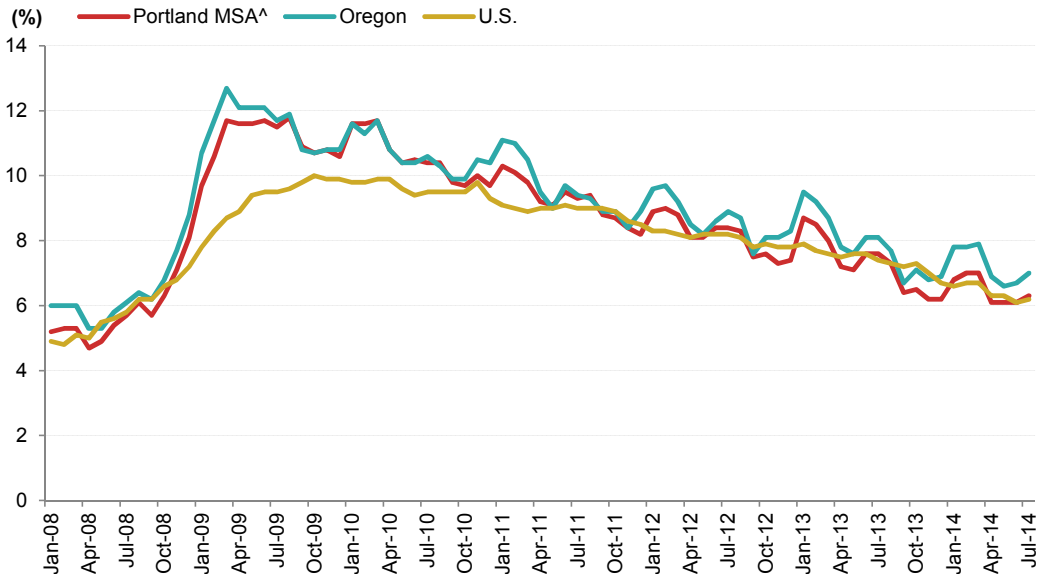

Portland MSA^ tracks closely to national unemployment rate for past 3 years, outperforms Oregon at large

As of Sept. 12, 2014.

* Unemployment data is provided by the Bureau of Labor Statistics and is not seasonally adjusted.

^ Represents the metropolitan statistical area of Portland and Hillsboro, Ore., and Vancouver, Wash.

Source: SNL Financial