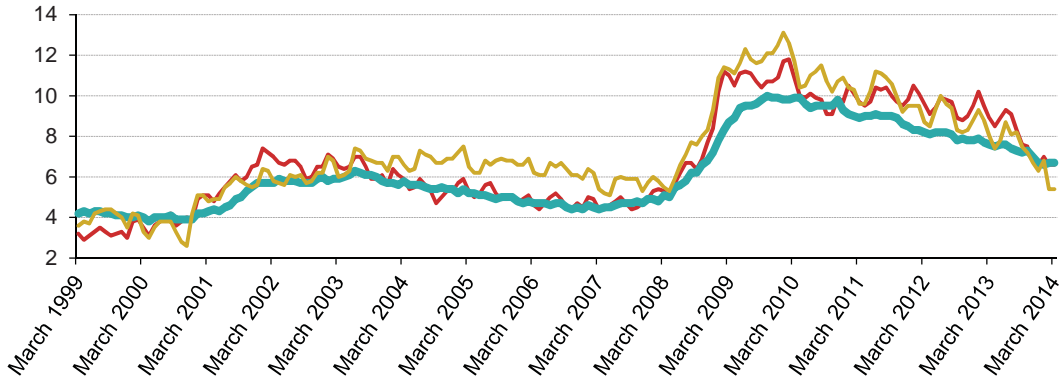

Unemployment trends for North Carolina and South Carolina since March 1999

— North Carolina (%) — U.S. (%) — South Carolina (%)

As of May 20, 2014.

Unemployment data is provided by Bureau of Labor Statistics and is not seasonally adjusted.