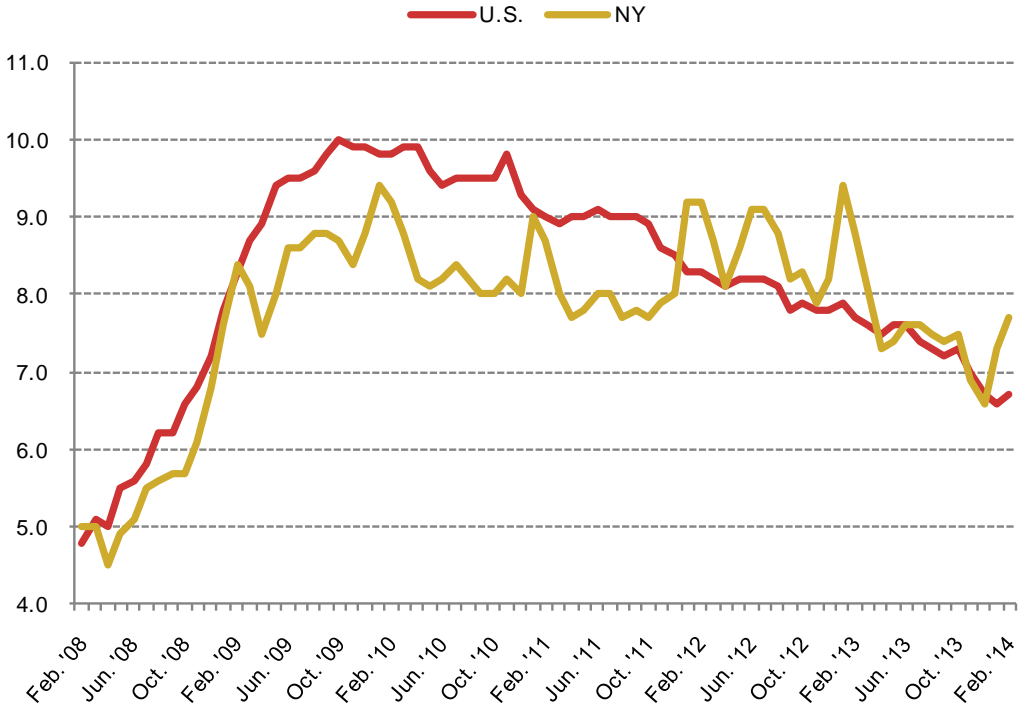

New York state unemployment rate generally higher than US in recent years (%)

Data as of April 3, 2014.
Unemployment data is provided by Bureau of Labor Statistics and is not seasonally adjusted.
Source: SNL Financial